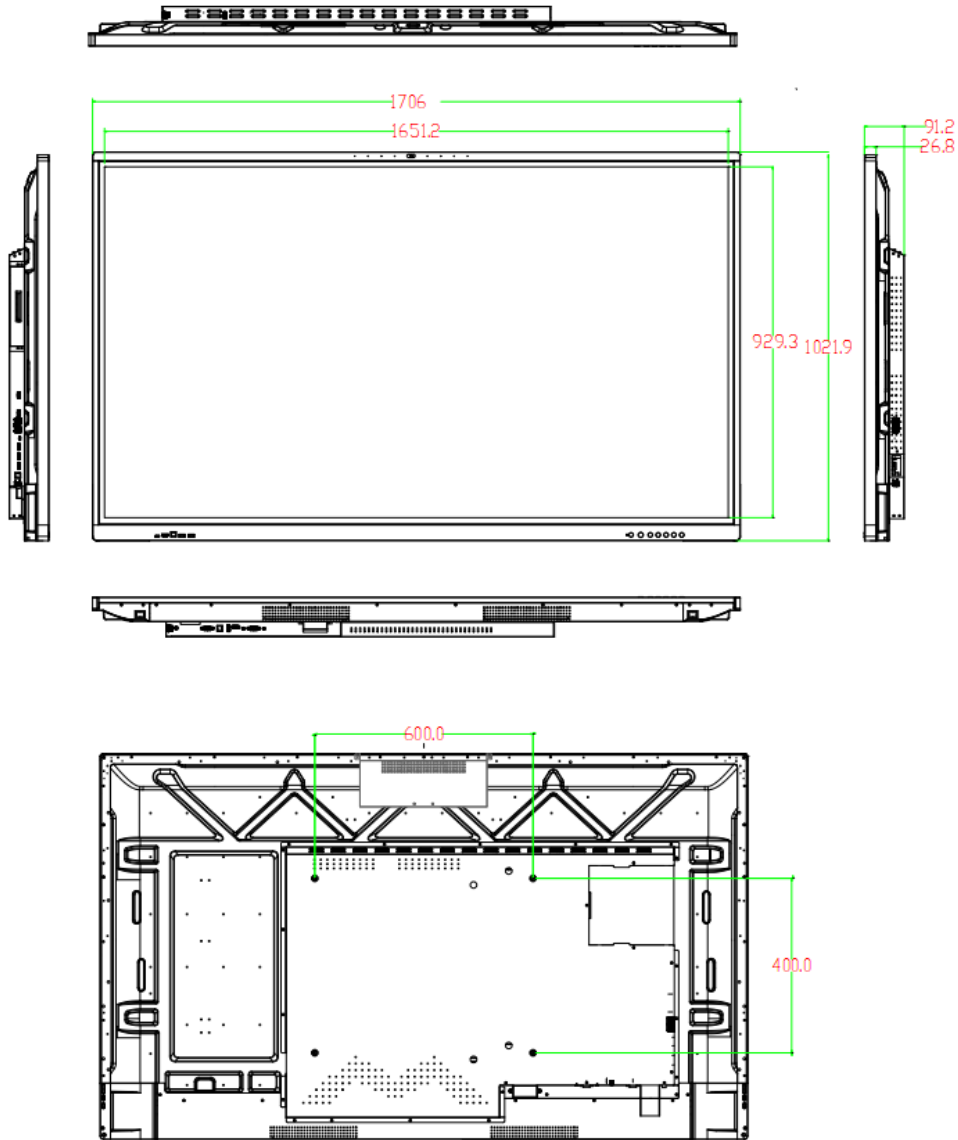

Order Information

Model	Remake
MW3575-T-E	Smart Interactive Display

Zhejiang Uniview Technologies Co.,Ltd.

Building No.10, Wanlun Science Park, Jiangling Road 88, Binjiang District, Hangzhou, Zhejiang, China

Email: overseasbusiness@uniview.com; globalsupport@uniview.com

<http://www.uniview.com>

©2022 Zhejiang Uniview Technologies Co.,Ltd. All rights reserved.

*Product specifications and availability are subject to change without notice.